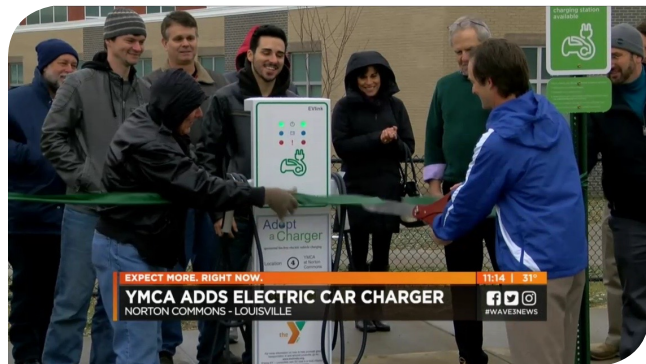

evolve KY

ADOPT-A-CHARGER

Evolve KY is Kentucky's electric vehicle group. Our Adopt a Charger program is a simple way for businesses, foundations and individuals to have a hand in creating clean electric car charging infrastructure in and around Louisville.

It's as simple as 1, 2, 3!

1. We look for an appropriate site: The perfect place would be somewhere people will stay for typically 45 minutes or more to charge. A shopping area, park, fitness facility, library... you get the idea! We then do a site visit and find out how much it will cost to get a charger installed at the location. Typical cost is between \$5,000 - \$9,000 for a level 2 dual charger (charges two cars).

3. The community gets the benefit of promoting zero-emission vehicles and having a publicly available and free charger for these vehicles for years to come!

Adopt a Charger Locations (As of September 2017)